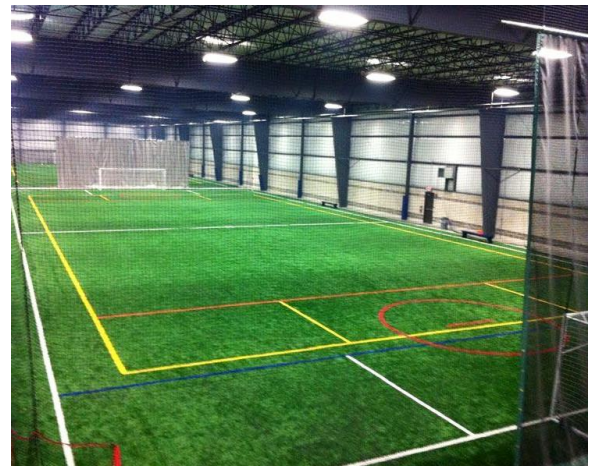

Space is very limited. Do not wait.

You can register online at www.collegecombine.com
If you have any questions, email us at info@premiercollegecombine.com
or call us at 216-781-1010

YOU CAN REGISTER ONLINE AT WWW.COLLEGECOMBINE.COM